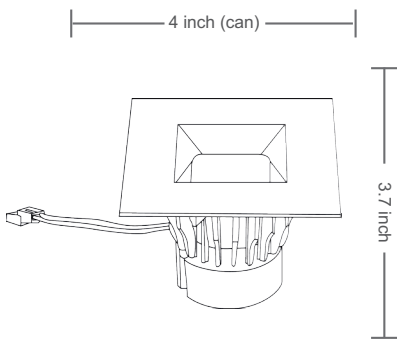

Applications:

- Recessed Downlighting
- New Construction
- Commercial Lighting

Product Information:

- Increase energy savings and shorten payback period
- High intensity: ready to replace existing 75w halogens
- Title 24 (Ideal) Connector Plug
- Dimmable: Compatible with most dimmers down to 5%
- Fits most 4inch cans

Type	Model	Volt	Watt	Lumen	Color	CRI	Beam Spread
4INCH	LED-SQ-RES-4-11W-WW	120V	11W	750	Warm-3000k	>83	120°