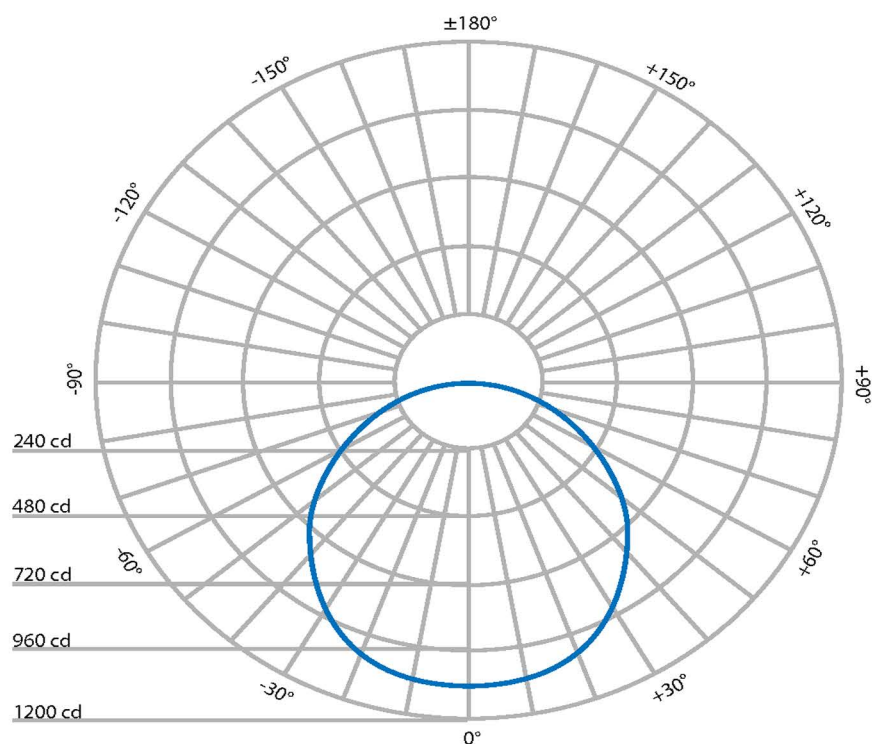

- Garage and Commercial spaces
- Overhead task lighting
- Workshop lighting
- General lighting

Specifications

General	Model:	ELYSL-5004C
	Lumen Output:	3400 lm
	Luminous Efficacy:	71 lm/W
	Beam Angle:	125°
Electrical	Input Power:	48 W
	Input Voltage:	120 Vac
	Power Factor:	0.99
	THD:	<20%
Color	CCT:	4000 K
	CRI:	≥80
Operational	Lifetime:	50000 hours
	Warranty:	5 Years
	Dimmable:	No
	Operating Temp:	-4°F to 122°F
	Environment:	Damp Location
	Weight:	4.2 lbs
	Energy Star:	Yes
Dimensions:	48.5"(L)x3.8"(W)x3.5"(H)	

Photometric Data

Polar Distribution Chart
(units in Candela - cd)

Illuminance Data

Beam angle: 125°

Illumination Eavg, Emax	Diameter	Distance
30.1, 97.18 fc (323.9, 1046 lux)	9.61 ft (293.02 cm)	3.281 ft (1m)
7.52, 24.28 fc (80.98, 261.4 lux)	19.22 ft (586.04 cm)	6.562 ft (2m)
3.34, 10.80 fc (35.99, 116.2 lux)	28.84 ft (879.06 cm)	9.843 ft (3m)
1.88, 6.07 fc (20.25, 65.35 lux)	38.45 ft (1172.09 cm)	13.12 ft (4m)
1.20, 3.89 fc (12.96, 41.82 lux)	48.07 ft (1465.11 cm)	16.4 ft (5m)

Zonal Lumen Summary

Zone	Lumens	%Total
0-20	382.82	8.69%
0-30	814.75	18.5%
0-40	1246.69	30.5%
0-60	2449.10	55.6%
0-90	3606.85	81.9%
0-180	4404.1	100.0%

Dimensions