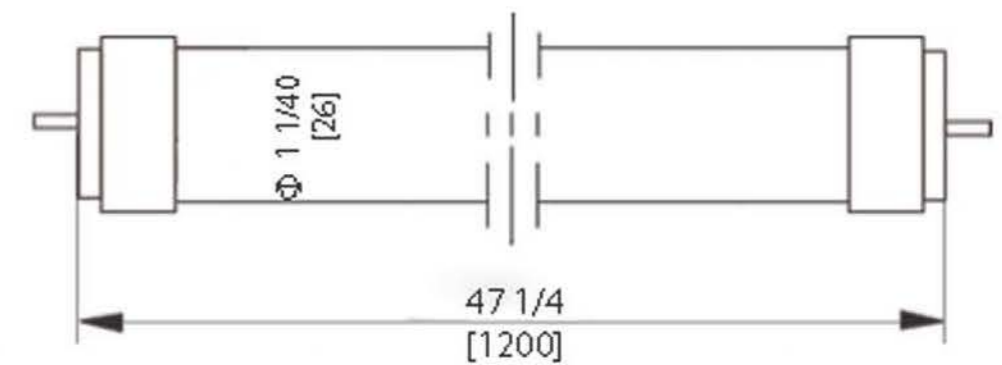

*Values are nominal. Based on usage and environment