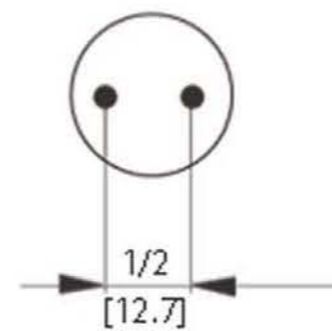

## FEATURES

Product	T8 LED TUBE
Wattage	18W
Life Time*	50,000hrs
Material	Glass
Socket	G13
Lens Type	Clear, Frosted
Operating Temperature	-4°F to +104°F (-20°C to +40°C)
Weight	9.12 oz, 260 g
Power Factor	>0.92
Warranty	5 year limited
Voltage	120~277 v

Unit: inch  
[mm]

\*Values are nominal. Based on usage and environment

## ORDERING INFORMATION

Product	Color Temperature	Wattage	Voltage	Lumens	CRI	Beam Angle
SI-JT84G13N18-GL35	Warm White 3500K	18W	120~227V	1800	80	360°
SI-JT84G13N18-GL50	Cool White 5000K	18W	120~227V	1800	80	360°