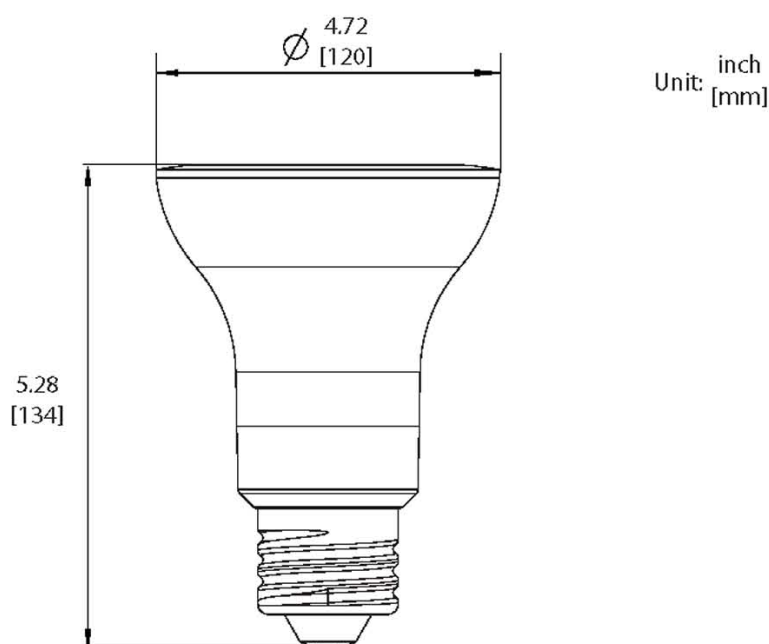

# PAR 38 | 15W 100 WE

PROJECT:

TYPE:

CATALOG NAME:

NOTICE:

Dimmable

## FEATURES

Product	PAR Bulb
Wattage	15W
Wattage Equivalency	100 Watt Equivalent
Life Time*	25,000hrs
Housing	Thermally Conductive Plastic
Socket	E27
Operating Temperature	-4°F to +104°F ( -20°C to +40°C )
Weight	10.88 oz, 308 g
Power Factor	>0.92
Warranty	3 year limited
Voltage	120 v